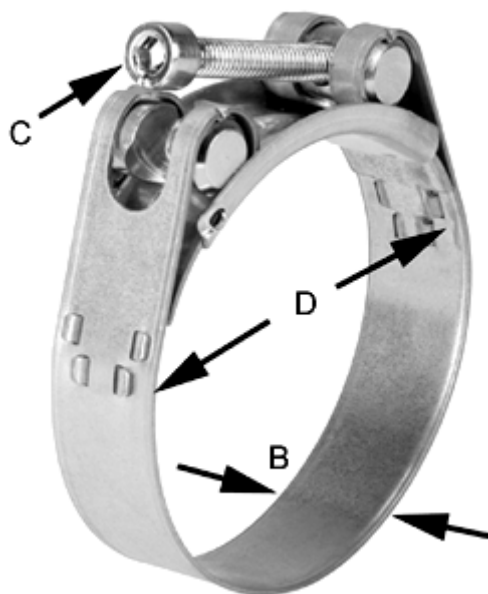

Data Sheet

Article number: 025927252101

Description: Heavy Duty Clamp GBS M 101/25 W2 ISK QRC

Measures

C (screw type) = ISK
Diameter D = 97-104
Width B = 25